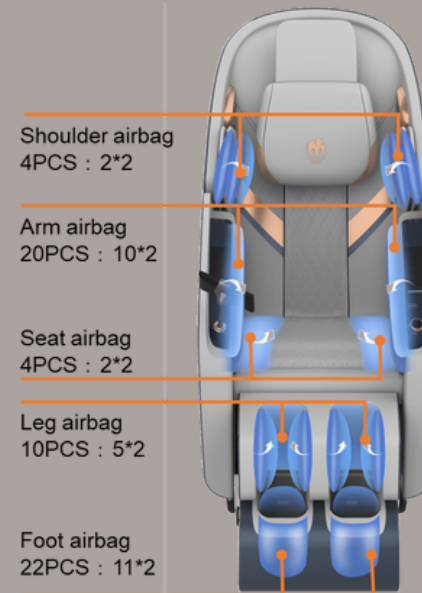

THE REMEDIAL

Massage Chair

~~\$7,999~~
\$5,499

Your Brand New Life Starts with Feelgood.

Specifications

Chair Width: 80cm
Chair Weight: 107KG

Upright

Chair Length: 155cm
Chair Height: 125cm

**5 YEARS
WARRANTY**

Why You Should Choose The Remedial?

Soothe away those aches and pains with inbuilt heating. Combine the heat with a therapeutic massage and feel your pain fade away.

Unique stretching action using the inbuilt 4D mechanism is ideal for relieving back pain, sciatica, relaxation and promoting sleep.

Key Features

- 135cm Super Long SL Track
- 60 Airbags
- 4D massage mechanism
- 8S swift shoulder scan
- 8 Auto programmes
- Legrest extension up to 16 cm
- Touch screen controller for easy control
- Voice control
- Wireless and USB charging
- High Quality Speakers
- Wireless and USB charging for mobile devices
- 5 Levels of intensity
- Child Lock
- Multi Level heating in waist and legs
- Bluetooth
- Enclosed Foot Massage