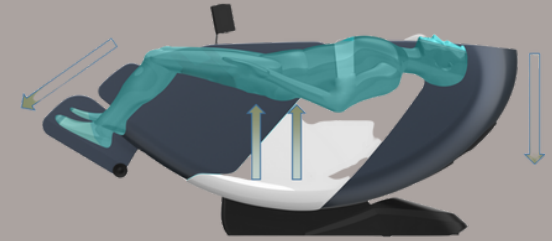

**5 YEARS
WARRANTY**

Why You Should Choose The Remedial?

Soothe away those aches and pains with inbuilt heating. Combine the heat with a therapeutic massage and feel your pain fade away.

Unique stretching action using the inbuilt 4D mechanism is ideal for relieving back pain, sciatica, relaxation and promoting sleep.

Key Features

- 135cm Super Long SL Track
- 60 Airbags
- 4D massage mechanism
- 8S swift shoulder scan
- 8 Auto programmes
- Legrest extension up to 16 cm
- Touch screen controller for easy control
- Voice control
- Wireless and USB charging
- High Quality Speakers
- Wireless and USB charging for mobile devices
- 5 Levels of intensity
- Child Lock
- Multi Level heating in waist and legs
- Bluetooth
- Enclosed Foot Massage