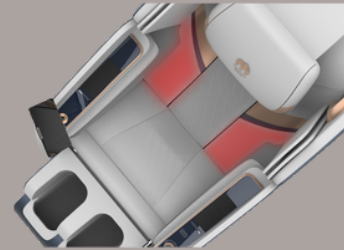

Why You Should Choose The Remedial?

Soothe away those aches and pains with inbuilt heating. Combine the heat with a therapeutic massage and feel your pain fade away.