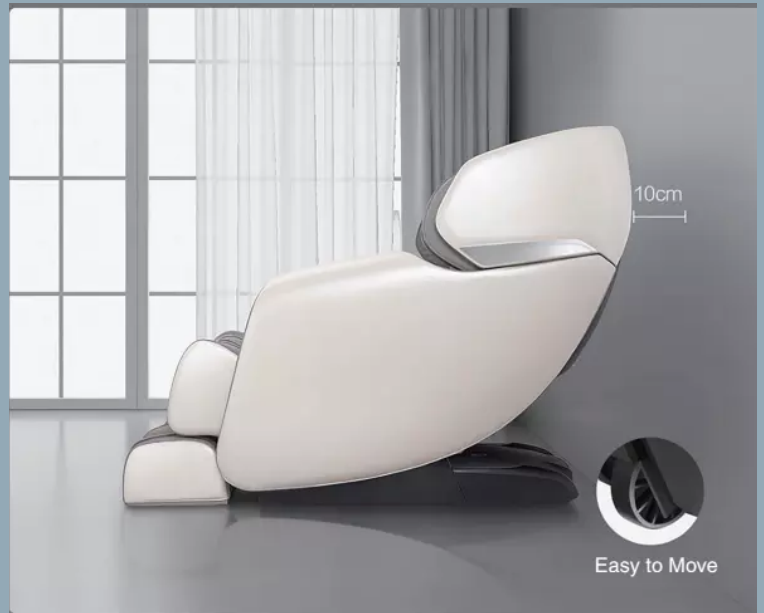

NO installation required

Easy to move with inbuilt wheel design

Lightweight body of just 88 kgs

Sleek width concept of just 70cm

Exercise and Recovery

Body Stimulator

Sleeping Accelerator

Work Decompression

Shoulder and Neck Massage

Lumbar Spine Massage

10cm

Easy to Move

Programmes designed for every need

Space Saving Technology

LCD Screen

Power Button