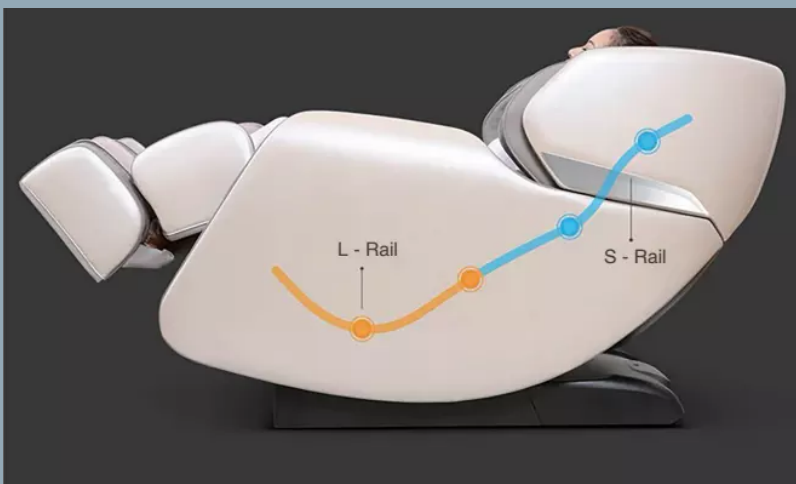

FEATURES

Minimalist curved & elegant design

125cm S & L type 3D rail system

2 modes of Zero Gravity, using inbuilt height technology

Low noise

Graphene Thermostatic Heating technology distributes heat evenly and constantly.

Shoulder and Neck Massage

Lumbar Spine Massage

10cm

Easy to Move

Programmes designed for every need

Space Saving Technology

LCD Screen

Power Button

Shoulder Elevation

Manual

Automatic

Right

Down

Zero Gravity 1

Zero Gravity 2

Easy to Read Remote Control with Raised Buttons

L - Rail

S - Rail

125 cm long SL Track and 3D Rail System

Smart Probe Technology

Back Heat

Foot Scrape

2 Modes of Zero Gravity

Unique features to ensure the ultimate massage experience