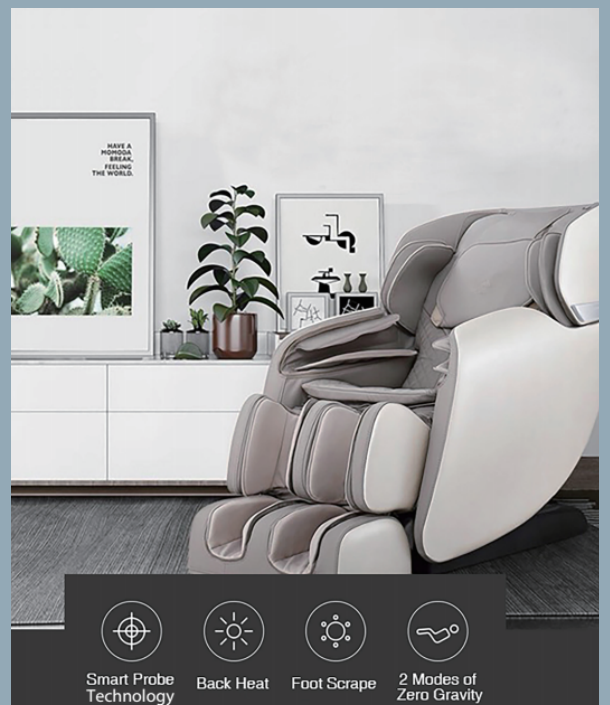

Shoulder and Neck Massage

Lumbar Spine Massage

10cm

Easy to Move

Programmes designed for every need

Space Saving Technology

LCD Screen

Power Button

Shoulder Elevation

Manual

Automatic

Right

Down

Zero Gravity 1

Zero Gravity 2

Easy to Read Remote Control with Raised Buttons

L - Rail

S - Rail

125 cm long SL Track and 3D Rail System

Smart Probe Technology

Back Heat

Foot Scrape

2 Modes of Zero Gravity

Unique features to ensure the ultimate massage experience

Colours Available: Sapphire Blue, Black and Pearl White

Specifications

Chair Width: 70cm

Chair Weight: 77kg

Upright

Chair Length: 146cm

Chair Height: 115cm

Reclined