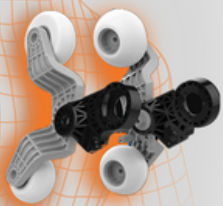

Warehouse: Unit 11/75 Endeavour Way, Sunshine West VIC 3020

Westfield Marion: 297 Diagonal Rd, Oaklands Park SA 5046

www.feelgoodmassagechairs.com

Beige

Black

Ivory

SPECIFICATIONS

<u>Upright</u>	Chair Width:	<u>Reclined</u>
Chair Length:	88cm	Chair Length:
155cm	Chair Weight:	194cm
Chair Height:	130kg	Chair Height:
119cm		91cm

3D Intelligent Mechanism Relieve Deep Muscle Soreness

This 3D human hand touch massage movement truly restores a true human robotic finger pressure massage. The chair offers a full body detection all over your body from your neck right down to your hamstrings.

Full-Round Massage with 133cm Long-Track

Integrated with advanced rail engineering, SL-133cm track technology mirrors the natural shape of the human vertebrae to relax the spine and relieve tense muscles.