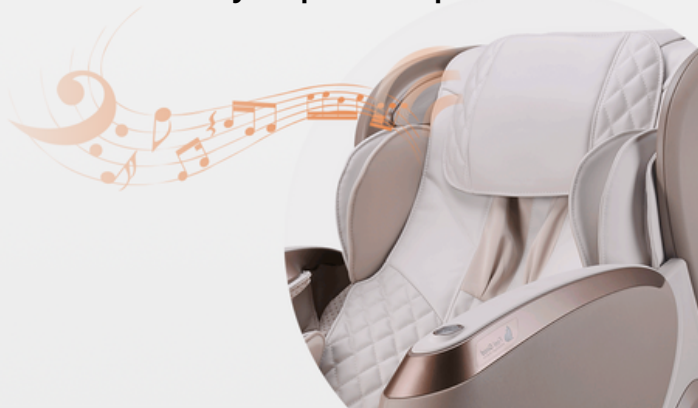

3D Intelligent Mechanism Relieve Deep Muscle Soreness

This 3D human hand touch massage movement truly restores a true human robotic finger pressure massage. The chair offers a full body detection all over your body from your neck right down to your hamstrings.

Full-Round Massage with 133cm Long-Track

Integrated with advanced rail engineering, SL-133cm track technology mirrors the natural shape of the human vertebrae to relax the spine and relieve tense muscles.

Full-Body Air Pressure Massage

With 44 air cushions placed around your body to apply compression massage to your arms, shoulders, back, legs and feet.

The Saiko will relieve tension in sore muscles and joints, from your shoulders to your toes.

Surround Bluetooth Speakers help sleep

High quality Bluetooth speakers with 3D surround sound. For your private experience.

Leg Combination Care Relieve calf fatigue

Expertly massages your legs with Air Spa compression techniques. It will strengthen and rejuvenate the leg muscles by releasing tension, reducing swelling and promoting blood flow.