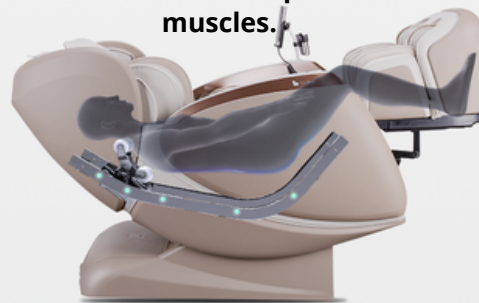

Warehouse: Unit 11/75 Endeavour Way, Sunshine West VIC 3020

Westfield Marion: 297 Diagonal Rd, Oaklands Park SA 5046

www.feelgoodmassagechairs.com

Beige

Black

Ivory

SPECIFICATIONS

<u>Upright</u>	Chair Width:	<u>Reclined</u>
Chair Length:	88cm	Chair Length:
155cm	Chair Weight:	194cm
Chair Height:	130kg	Chair Height:
119cm		91cm

3D Intelligent Mechanism Relieve Deep Muscle Soreness

This 3D human hand touch massage movement truly restores a true human robotic finger pressure massage. The chair offers a full body detection all over your body from your neck right down to your hamstrings.

Full-Round Massage with 133cm Long-Track

Integrated with advanced rail engineering, SL-133cm track technology mirrors the natural shape of the human vertebrae to relax the spine and relieve tense muscles.

Full-Body Air Pressure Massage

With 44 air cushions placed around your body to apply compression massage to your arms, shoulders, back, legs and feet.

The Saiko will relieve tension in sore muscles and joints, from your shoulders to your toes.