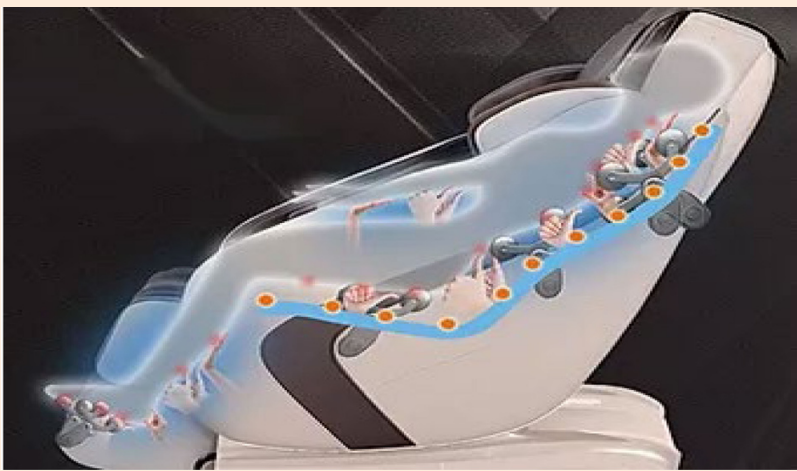

Triple roller Total sole reflexology massage triggers vital pressure points to the foot which helps to improve lymphatic functionality

Zero-Gravity Function

Achieve ultimate relaxation and improve your circulation using the intelligent Zero Gravity function.

42 Inbuilt multi-layer airbags throughout enable you to receive a massage that suit you from head to toe.

Easy to navigate remote control and LCD display

Uses a combination of massage techniques within automatic programmes:

- Back Yoga
- Stretch
- Relief
- Recovery
- Comfort
- Hot Rocks

Manual modes allow you to choose which technique you prefer.

132cm L shape track massage allows a smooth and consistent Full Body Massage

Feel Goods La Experia Massage chair is aptly named for its reliability and functionality. It will certainly deliver all that is promised. Ideally priced as a middle of the range massage chair the La Experia is one of the most conventional on the market.

The La Experia features a near-flat reclining L track massage mechanism that matches the natural shape of the spine in order to hit all areas of tension and realign the body from the neck down to the lumbar region. Kneading, tapping, and shiatsu massage techniques are just a few of the included features of this chair.