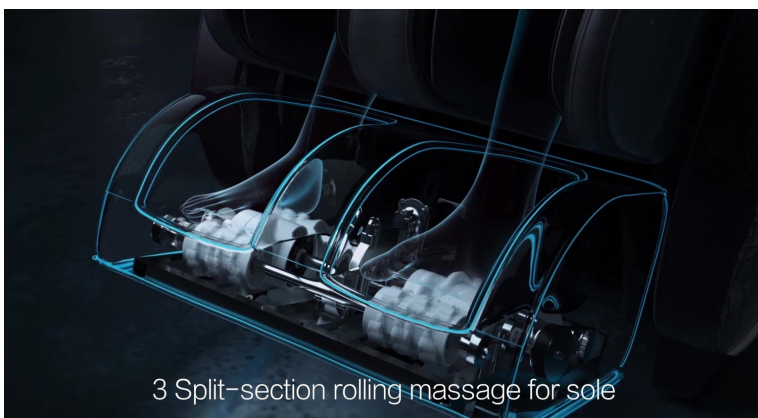

### Emergency Stop Button

Unlike massage chairs before it The Galaxy 2022 with it's Dual Core Rail System is certainly in a league of it's own. The Dual Core technology provides 2 large areas of massage at the same time. The Galaxy's features are second to none and the massage that this chair delivers is superb.

Dual Core technology is the main stand out feature on The Galaxy 2022. Previously we have seen S Tracks and L tracks and relied on a massage that barely touches our body's surface, until now. The Dual Core System delivers your massage from the neck down AND from the thighs up, all at the same time. The result is double the massage. It certainly redefines a massage.

### 30+ Special Techniques Exclusive to The Galaxy 2022

- Neck** - A new pinching + lifting combination effectively stimulate the Tianzhu and Fengchi acupoints which is beneficial for refreshing the brain.
- Shoulders** - A new combination of pressing + kneading captures Jianjing point, presses the acupoint and kneads deeply to relieve fatigue and spine issues. The Newly added Gentle Care technique provides repeated kneading along the muscles of the scapula to help stimulate the bladder meridian and detoxify the body.
- Chest** - The shoulder airbags assist to create a chest expansion action that aids in the removal of "dirty" air within the body and enhances heart and lung function.
- Lumbar**- In conjunction with the seat air bags it creates a "Thai Stretch" action to aid in restoring the flexibility of the spine.
- Knocking** - Relieves symptoms of soreness and stiffness caused by strained back muscles and blocked meridians.
- Tapping** - The force of the tapping with an intermittent pause aids in the relaxation of back muscles.
- Shiatsu** - A straight line massage aids on restoring vitality to the cervical spine.